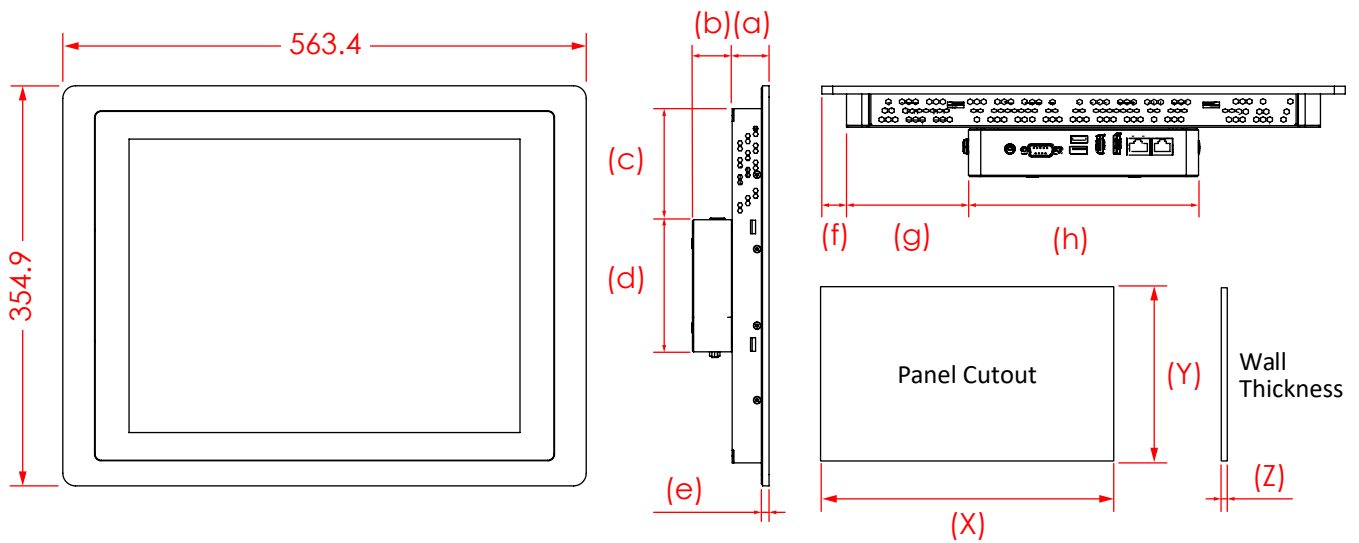

### Product Specification

System color	Silver or dark grey	
Machanical	Heavy-duty steel	
	<b>IPPS-2152</b>	<b>IPPS-2118</b>
Display	Wide 21.5" Full HD TFT LCD	
Display type	Wide 21.5" Full HD TFT LCD	
Display area (mm)	476.6(H) x 268.1(V) mm	
Aspect ratio	16:9	
Resolution	1920 x 1080 pixel	
Luminance/Brightness	250 cd/m <sup>2</sup>	1600 cd/m <sup>2</sup>
Color	16.7M	16.7M
Color saturation (NTSC)	72%	84%
Pixel pitch (H/V)	0.24825mm x 0.24825mm	
Contrast ratio	3000 : 1 (typ.)	900 : 1 (typ.)
Response time (Typical)	18ms	5ms
Viewing angle (H/V)	178°/178° (typ.)	170°/160° (typ.)
Backlight MTBF	30,000 hrs (typ.)	100,000 hrs (typ.)
Touch screen type	P-CAP 10 points touch screen	
LCD Power consumption	15.2W	36W
Environment	Front IP65	
IP level	Front IP65	
Operating temperature	0°C ~ 50°C (-20°C optional)	
Storage temperature	-20°C ~ 60°C	
Relative humidity	0% ~ 90% (non-condensing)	
Dimensions(w/o BOX PC)	563.4mm(W) x 33mm(D) x 354.9mm(H)	
Weight(w/o BOX PC)	5.7 kg	

## Dimensions

	Dimensions (mm)								Cut Size (mm)			
	(a)	(b)	(c)	(d)	(e)	(f)	(g)	(h)	(X)	(Y)	(Z Min.)	(Z Max.)
B Type	31.8	35	74.1	117.7	6	18.1	89.4	169	519.5	315.3	1	3
C Type	31.8	49.8	72.9	123.2	6	18.1	84.9	178				
D Type	31.8	44.5	62.5	146	6	18.1	43.4	261				
E Type	31.8	63.9	60.1	146	6	18.1	43.9	260				